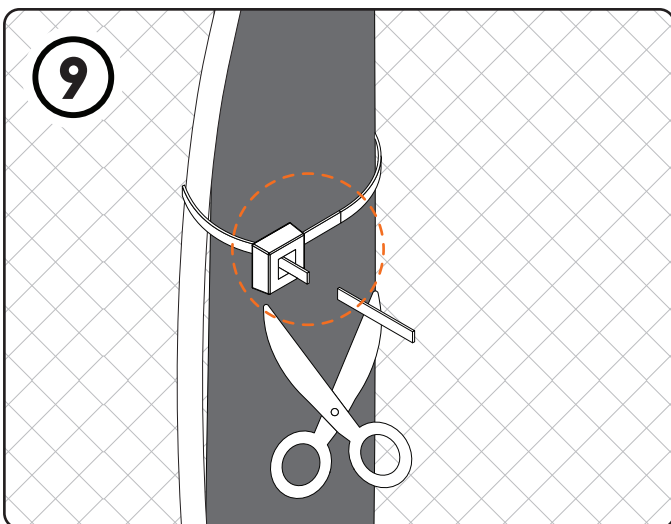

CONGRATULATIONS!

You have attached the Mister to your Trampoline.