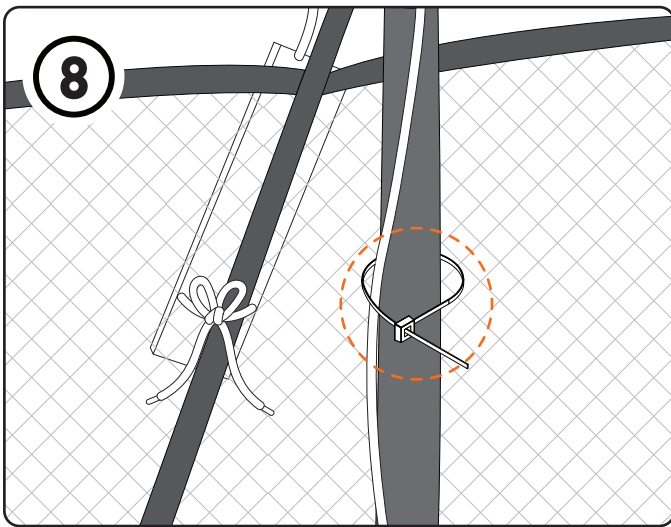

CONGRATULATIONS!

You have attached the Mister to your Trampoline.