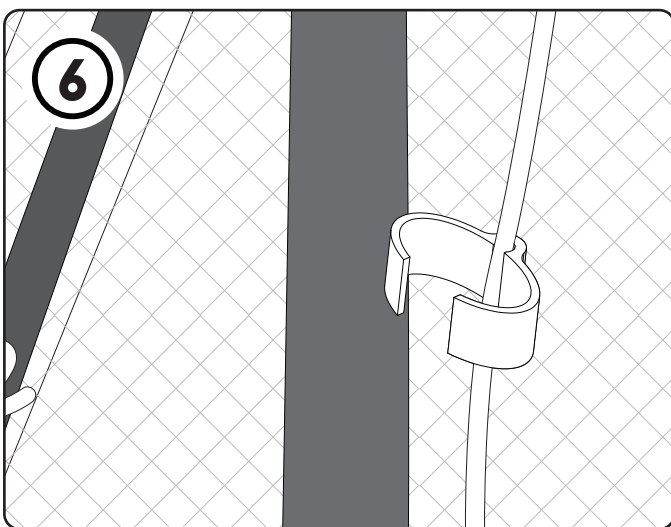

Usage and Behaviour

- Do not use in strong wind conditions or wet weather, and keep the system secure.
- Climb on and off the system with caution and only while the part is not moving. Never jump off.
- Exercise caution at heights.
- Demonstrate safe use for children before allowing them onto the system.
- Do not walk close to, in front of, behind, or between moving items.
- Do not twist chains or ropes or loop them over the top rails.
- Do not attach items that are not specifically designed for use with the system, such as – but not limited to – jump ropes, clothesline, pet leashes, cables and chains.

Part List

ULTRA & FLARE

CONGRATULATIONS!

You have attached the Mister to your Trampoline.

LIFT 2, THUNDER & THUNDER PRO

CONGRATULATIONS!

You have attached the Mister to your Trampoline.

MAX AND QUEST