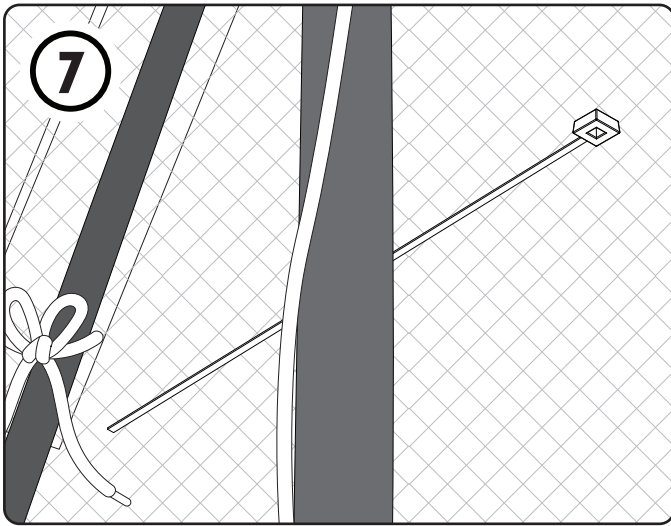

CONGRATULATIONS!

You have attached the Mister to your Trampoline.